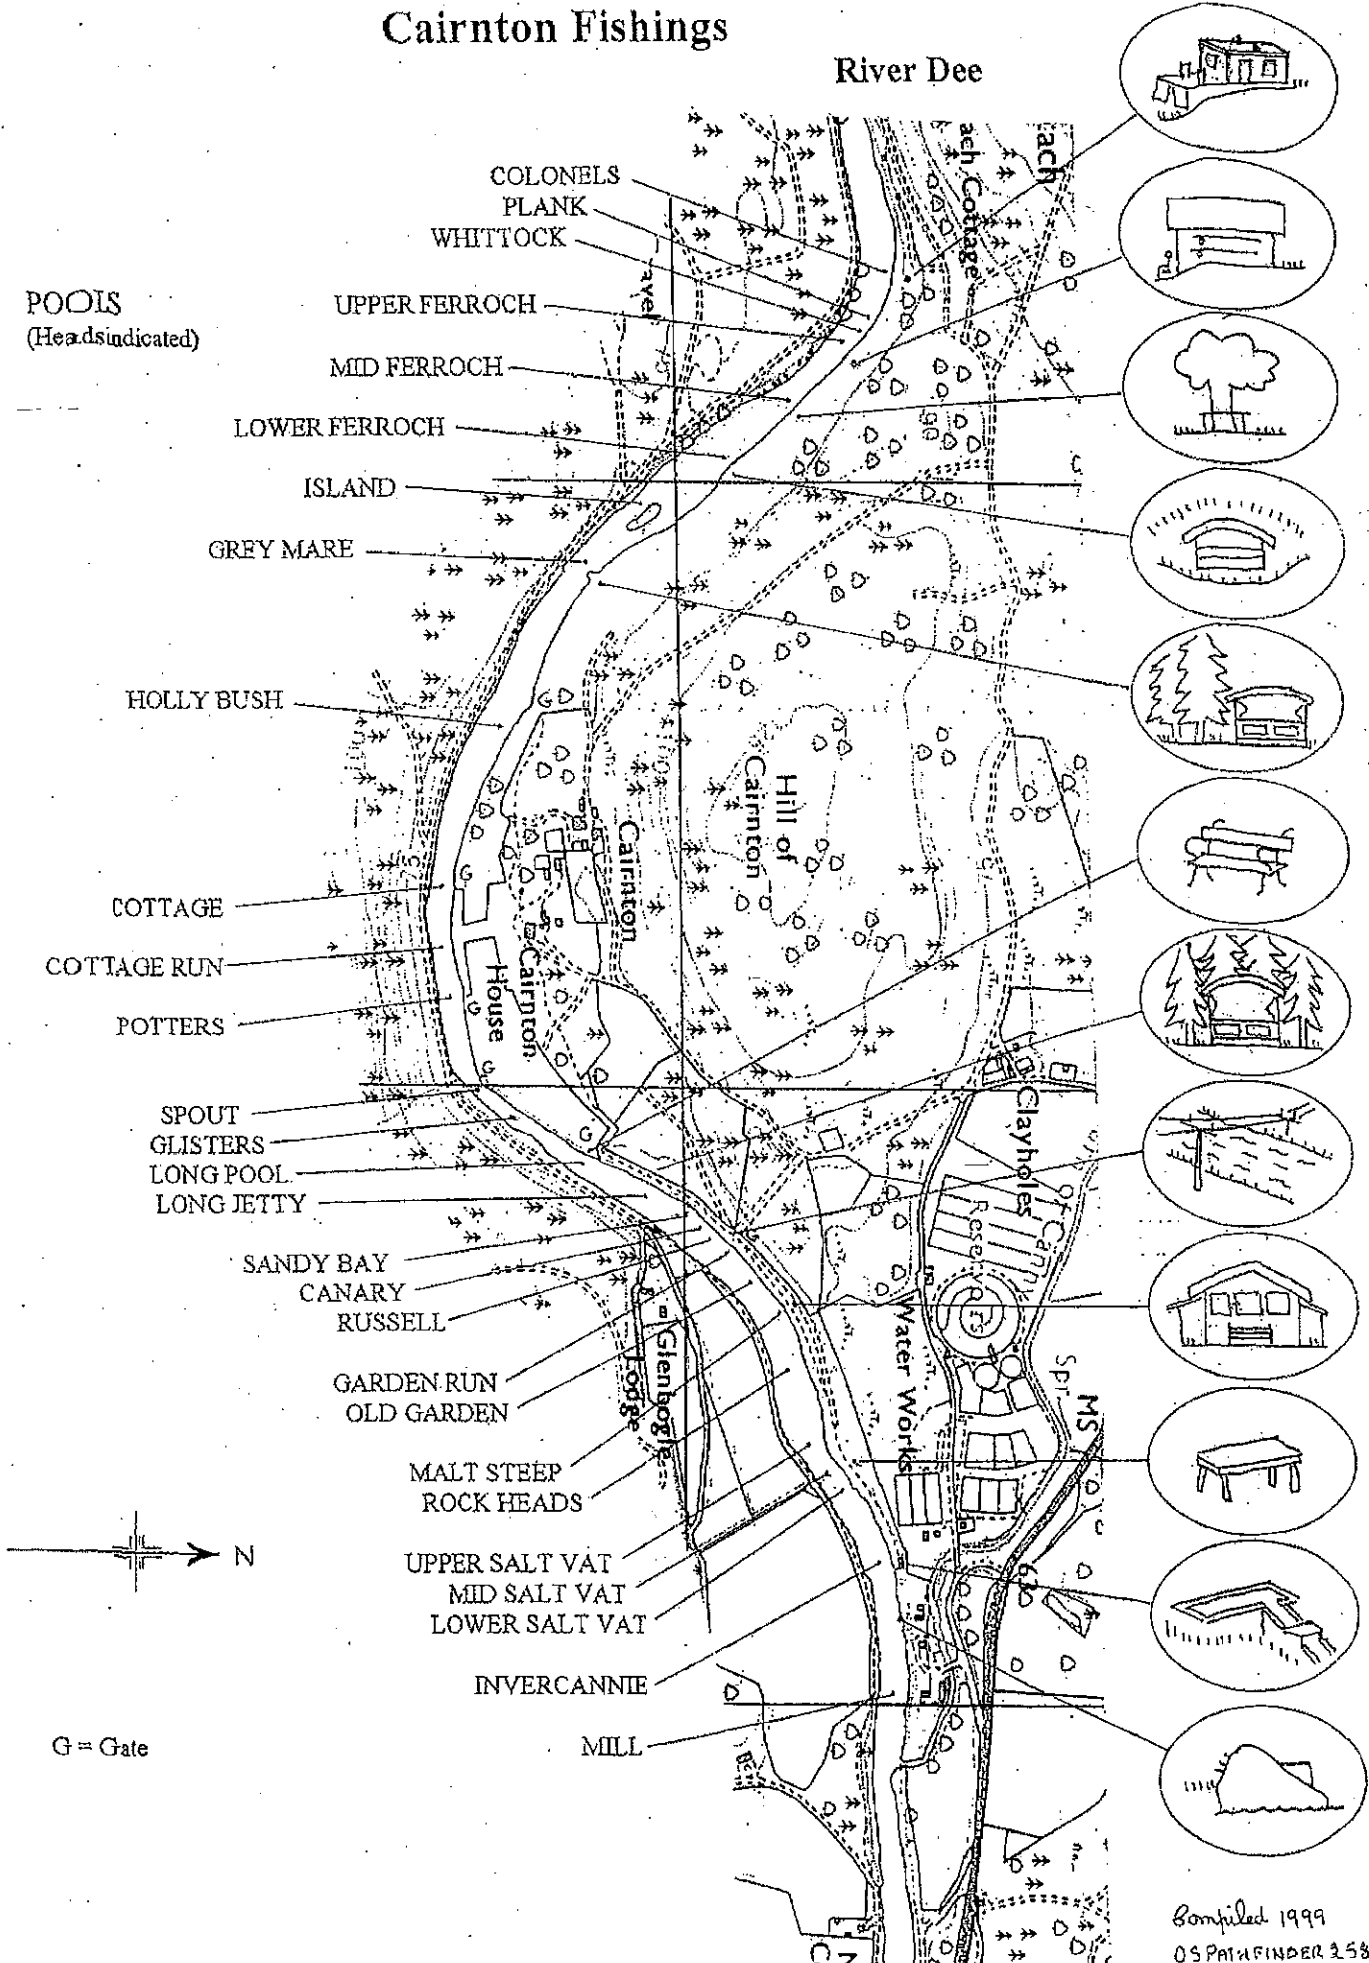

Cairnton Fishings

River Dee

POOLS
(Heads indicated)

G = Gate

Compiled 1999
OS PATHFINDER 258

VISIT OUR WEB SITE: www.cairnton.co.uk